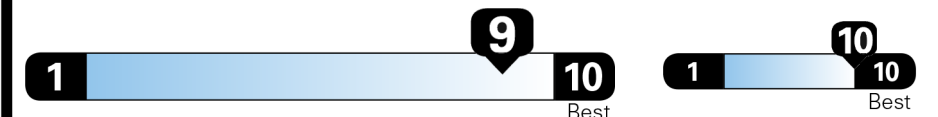

Fuel Economy & Greenhouse Gas Rating (tailpipe only) Smog Rating (tailpipe only)

This vehicle emits 0 grams CO₂ per mile. The best emits 0 grams per mile (tailpipe only). Does not include emissions from generating electricity; learn more at fueleconomy.gov.

Actual results will vary for many reasons, including driving conditions and how you drive and maintain your vehicle. The average new vehicle gets 29 MPG and costs $8,500 to fuel over 5 years. Cost estimates are based on 15,000 miles per year at $0.17 per kW-hr. MPGe is miles per gasoline gallon equivalent. Vehicle emissions are a significant cause of climate change and smog.

fueleconomy.gov

Calculate personalized estimates and compare vehicles

MANUFACTURER'S SUGGESTED RETAIL PRICE† $56,889.00

DELIVERY, PROCESSING AND HANDLING FEE 1,395.00

TOTAL $58,284.00

GOVERNMENT 5-STAR SAFETY RATINGS

Overall Vehicle Score ★★★★★

Based on the combined ratings of frontal, side and rollover. Should ONLY be compared to other vehicles of similar size and weight.

Frontal Crash ★★★★★

Based on the risk of injury in a frontal impact. Should ONLY be compared to other vehicles of similar size and weight.

Driver Passenger ★★★★★

Side Crash ★★★★★

Based on the risk of injury in a side impact.

Front seat Rear seat ★★★★★

Rollover ★★★★★

Based on the risk of rollover in a single-vehicle crash.

Star ratings range from 1 to 5 stars (★★★★★) with 5 being the highest.

Source: National Highway Traffic Safety Administration (NHTSA)

www.safercar.gov or 1-888-327-4236

†Manufacturer's suggested retail price excludes delivery processing and handling fees, license and title fees, applicable federal, state and local taxes, and dealer and distributor options and accessories.

LEXUS IS PLEASED TO OFFER THE FOLLOWING OWNER SUPPORT PACKAGE WITH EACH NEW LEXUS

- 24-hour, 365-days/yr., roadside assistance plan
- 1st and 2nd scheduled maintenance services
- Limited reimbursement for certain emergency breakdowns

An extended service contract may be available for this vehicle. Ask dealer for details.

LML2E2N2S0F0W1

127A75 266 DL33 57X218 L058