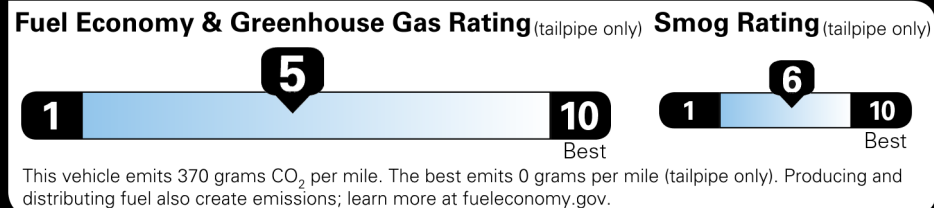

Actual results will vary for many reasons, including driving conditions and how you drive and maintain your vehicle. The average new vehicle gets 28 MPG and costs $9,500 to fuel over 5 years. Cost estimates are based on 15,000 miles per year at $4.25 per gallon. MPGe is miles per gasoline gallon equivalent. Vehicle emissions are a significant cause of climate change and smog.

fueleconomy.gov
Calculate personalized estimates and compare vehicles

MANUFACTURER'S SUGGESTED RETAIL PRICE[†] **$50,290.00**
DELIVERY, PROCESSING AND HANDLING FEE **1,295.00**
TOTAL $51,585.00

GOVERNMENT 5-STAR SAFETY RATINGS

Overall Vehicle Score Not Rated
Based on the combined ratings of frontal, side and rollover. Should ONLY be compared to other vehicles of similar size and weight.

Frontal Crash Driver Passenger ★★★★★
Based on the risk of injury in a frontal impact. Should ONLY be compared to other vehicles of similar size and weight.

Side Crash Front seat ★★★★★
Rear seat ★★★★★
Based on the risk of injury in a side impact.

Rollover Not Rated
Based on the risk of rollover in a single-vehicle crash.

Star ratings range from 1 to 5 stars (★★★★★) with 5 being the highest.
Source: National Highway Traffic Safety Administration (NHTSA)
www.safercar.gov or 1-888-327-4236

[†]Manufacturer's suggested retail price excludes delivery processing and handling fees, license and title fees, applicable federal, state and local taxes, and dealer and distributor options and accessories.

LEXUS IS PLEASED TO OFFER THE FOLLOWING OWNER SUPPORT PACKAGE WITH EACH NEW LEXUS

- 24-hour, 365-days/yr., roadside assistance plan
- 1st and 2nd scheduled maintenance services
- Limited reimbursement for certain emergency breakdowns

An extended service contract may be available for this vehicle. Ask dealer for details.

LML2E1N2S0F0W1

250708728 L160