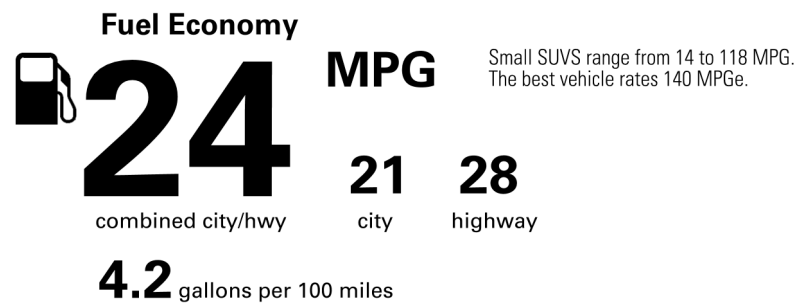

INSTALLED OPTIONS
 BASE MANUFACTURER'S SUGGESTED RETAIL PRICE

- | | |
|---|----------|
| ** Cold Weather Package: Heated Steering Wheel, Windshield Wiper De-Icer | 250.00 |
| ** 20-in Alloy Wheels | 1,310.00 |
| ** Lexus Interface with 14-in Touchscreen Display; Drive Connect with Cloud Navigation, Intelligent Assistant, and Destination Assist 3-year Trial. 4G Network Dependent. | 1,205.00 |
| ** Panoramic View Monitor | 800.00 |
| ** Wireless Phone Charger | 75.00 |

\$46,650.00

Not Original - Copy

Created on 2025-07-05 07:06:00 (UTC)

EPA DOT Fuel Economy and Environment

Gasoline Vehicle

You spend \$3,750
 more in fuel costs over 5 years compared to the average new vehicle.