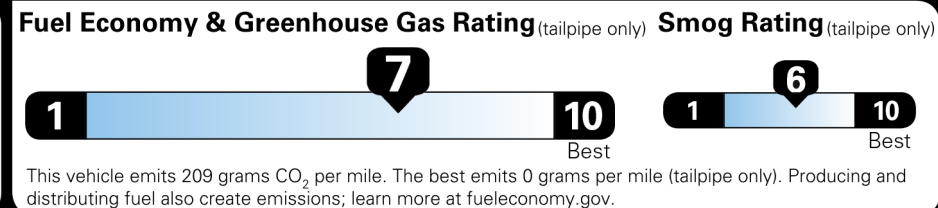

Not Originated - Copy

Created on 2025-06-16 13:34:19 (UTC)

EPA DOT Fuel Economy and Environment

Gasoline Vehicle

You save \$3,250
 in fuel costs over 5 years compared to the average new vehicle.

Annual fuel COST
\$1,250