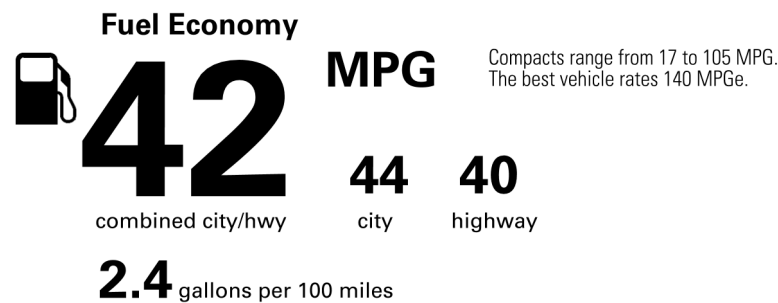

See Lexus.com/UX for more details.

INSTALLED OPTIONS
BASE MANUFACTURER'S SUGGESTED RETAIL PRICE

** Wireless Phone Charger	75.00
** Cold Area Package: Windshield Deicer, Leather-Trimmed Heated Steering Wheel	250.00
** Lexus Interface with 12.3-in Touchscreen Display; Drive Connect with Cloud Navigation, Intelligent Assistant, and Destination Assist 3-Year Trial. 4G Network Dependent.	1,405.00
** Premium Paint	500.00
** All-Weather Floor Liners with Cargo Mat	330.00
** Rear Bumper Applique	90.00
** Illuminated Door Sills	425.00
** Cargo Net	75.00
** Key Gloves	25.00
** Alloy Wheel Locks	99.00
TOTAL	\$41,310.00

Not Originated - Copy

Created on 2025-06-16 13:34:19 (UTC)

EPA DOT Fuel Economy and Environment

Gasoline Vehicle

You save \$3,250
 in fuel costs over 5 years compared to the average new vehicle.

Annual fuel COST
\$1,250