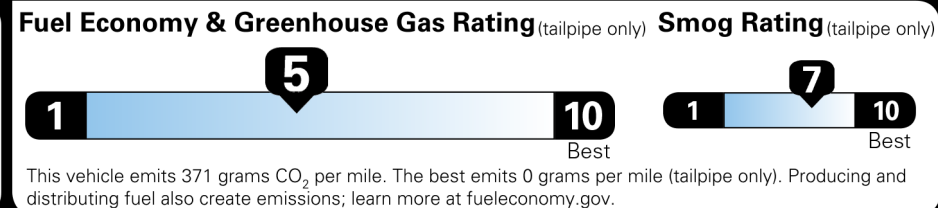

Not Original - Copy

Created on 2024-01-11 17:22:32 (UTC)

EPA DOT Fuel Economy and Environment

Gasoline Vehicle

You spend \$3,750 more in fuel costs over 5 years compared to the average new vehicle.

Annual fuel cost \$2,700