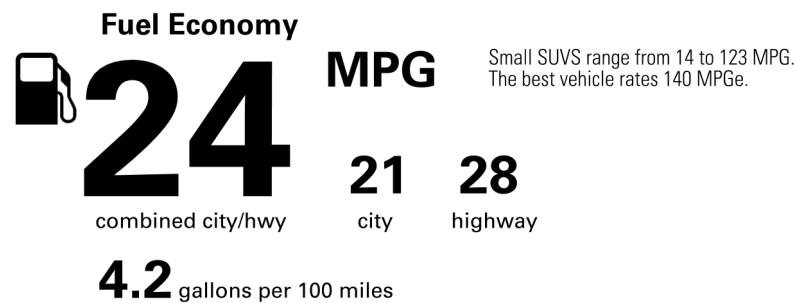

Not Original - Copy

Created on 2024-01-11 17:22:32 (UTC)

EPA DOT Fuel Economy and Environment

Gasoline Vehicle

You spend \$3,750 more in fuel costs over 5 years compared to the average new vehicle.

Annual fuel cost \$2,700