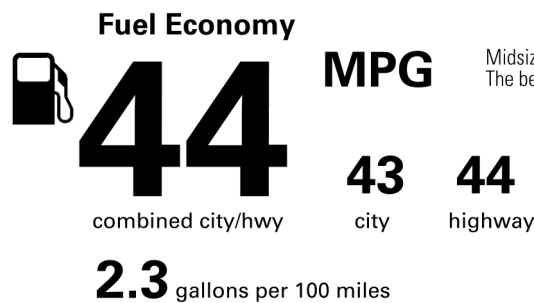

Not Original - Copy

Created on 2025-09-04 06:48:49 (UTC)

EPA DOT Fuel Economy and Environment

Gasoline Vehicle

Midsized Cars range from 15 to 140 MPG. The best vehicle rates 140 MPGe.

You save \$3,500
 in fuel costs over 5 years compared to the average new vehicle.