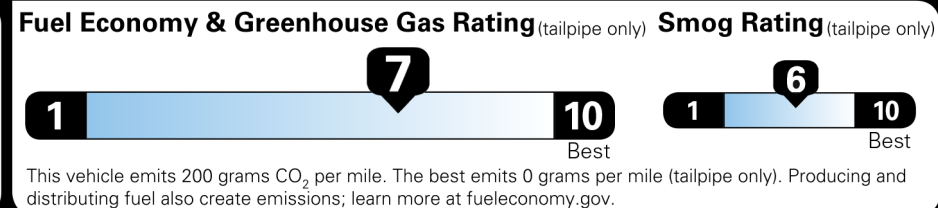

Actual results will vary for many reasons, including driving conditions and how you drive and maintain your vehicle. The average new vehicle gets 28 MPG and costs $9,500 to fuel over 5 years. Cost estimates are based on 15,000 miles per year at $3.50 per gallon. MPGe is miles per gasoline gallon equivalent. Vehicle emissions are a significant cause of climate change and smog.

fueleconomy.gov
Calculate personalized estimates and compare vehicles

MANUFACTURER'S SUGGESTED RETAIL PRICE† $56,474.00
DELIVERY, PROCESSING AND HANDLING FEE 1,295.00
TOTAL **$57,769.00**

GOVERNMENT 5-STAR SAFETY RATINGS

Overall Vehicle Score ★★★★★

Based on the combined ratings of frontal, side and rollover. Should ONLY be compared to other vehicles of similar size and weight.

Frontal Crash ★★★★★
Driver Passenger ★★★★★

Based on the risk of injury in a frontal impact. Should ONLY be compared to other vehicles of similar size and weight.

Side Crash ★★★★★
Front seat ★★★★★
Rear seat ★★★★★

Based on the risk of injury in a side impact.

Rollover ★★★★★

Based on the risk of rollover in a single-vehicle crash.

Star ratings range from 1 to 5 stars (★★★★★) with 5 being the highest.

Source: National Highway Traffic Safety Administration (NHTSA)

www.safercar.gov or 1-888-327-4236

†Manufacturer's suggested retail price excludes delivery processing and handling fees, license and title fees, applicable federal, state and local taxes, and dealer and distributor options and accessories.

LEXUS IS PLEASED TO OFFER THE FOLLOWING OWNER SUPPORT PACKAGE WITH EACH NEW LEXUS

- 24-hour, 365-days/yr., roadside assistance plan
- 1st and 2nd scheduled maintenance services
- Limited reimbursement for certain emergency breakdowns

An extended service contract may be available for this vehicle. Ask dealer for details.

LML2E1N2S0F0W1

250908736 L394