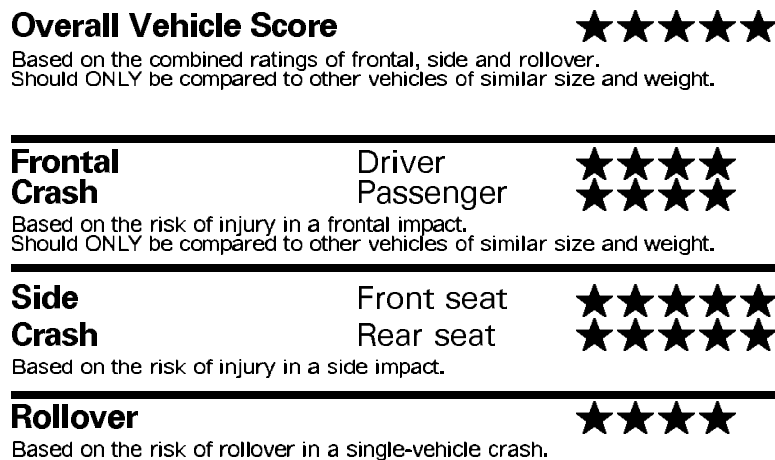

MANUFACTURER'S SUGGESTED RETAIL PRICE

- ** Matte Bamboo Interior Trim 400.00
- ** Blind Spot Monitor, Intuitive Parking Assist, Rear Cross Traffic Alert & Automatic Braking 1,065.00
- ** Cold Weather Package 315.00
- ** 20" Gray Metallic Alloy Wheels w/Machined Finish 1,170.00
- ** Touch Free Power Rear Door 200.00
- ** Heated and Ventilated Front Seats 640.00
- ** Navigation System with 12.3" multimedia display, Lexus Enform Destinations (1-year trial subscription included), Lexus Enform App Suite (Complimentary) 2,120.00
- ** Premium Package Includes: Leather Trim Seats, Power-folding Outside Mirrors, Driver's Seat/Steering Wheel/Mirror Memory, Aluminum Roof Rails 960.00
- ** Moonroof 1,100.00
- ** Towing Prep Pkg: Transmission Cooler, Heavy Duty Alternator/Radiator (does not include ball mount) 265.00
- ** Heated Leather Steering Wheel 150.00
- ** All Weather Floor Mats and Cargo Tray 190.00
- ** Cargo Net,Cargo Mat,Wheel Locks & Key Glove 299.00

fueleconomy.gov
 Calculate personalized estimates and compare vehicles

SUB-TOTAL \$53,394.00
 DELIVERY, PROCESSING AND HANDLING FEE 995.00
TOTAL \$54,389.00

GOVERNMENT 5-STAR SAFETY RATINGS

Star ratings range from 1 to 5 stars (★★★★★) with 5 being the highest.
 Source: National Highway Traffic Safety Administration (NHTSA)
 www.safercar.gov or 1-888-327-4236