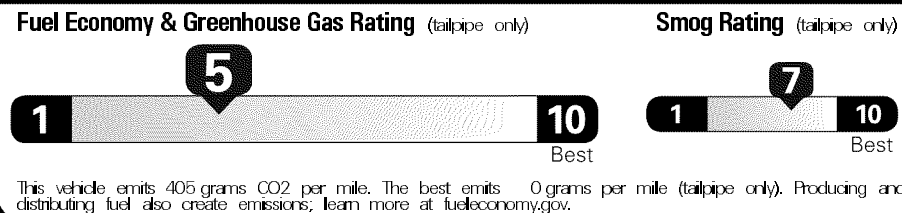

\$44,520.00

Not Original Copy

Created on 2017-02-15 09:52:37 (UTC)

EPA DOT Fuel Economy and Environment

Gasoline Vehicle

Annual fuel cost \$1,650

Actual results will vary for many reasons, including driving conditions and how you drive and maintain your vehicle. The average new vehicle gets 26 MPG and costs \$7,000 to fuel over 5 years. Cost estimates are based on 15,000 miles per year at \$2.45 per gallon. MPGe is miles per gasoline gallon equivalent. Vehicle emissions are a significant cause of climate change and smog.