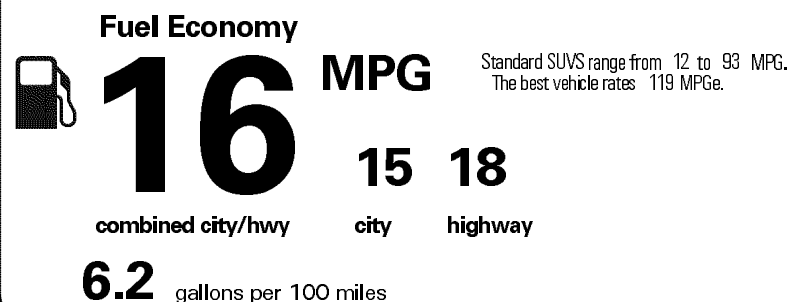

MANUFACTURER'S SUGGESTED RETAIL PRICE

- ** Blind Spot Monitor with Rear Cross-Traffic Alert power retracting/auto-dimming outer mirrors 800.00
- ** Headlamp washers 100.00
- ** Premium Package: 4,445.00
 18" split-six spoke alloy wheels, LED foglamps, rain-sensing wipers, windshield deicer, Intuitive Parking Assist, Navigation Package, Leather-trimmed seats, Mahogany wood trim, heated/ventilated front seats, heated outboard 2nd row seats, 3-zone automatic climate control
- ** Mahogany wood & leather-trimmed steering wheel and shift knob 310.00
- ** All Weather Floor Mats w/Cargo Tray 264.00
- ** Cargo Mat / Cargo Net / Wheel Locks / Key Gloves 260.00

\$51,680.00

Not Original - Copy

Created on 2017-05-23 11:10:13 (UTC)

EPA DOT Fuel Economy and Environment

Gasoline Vehicle

You spend \$6,000 more in fuel costs over 5 years compared to the average new vehicle.