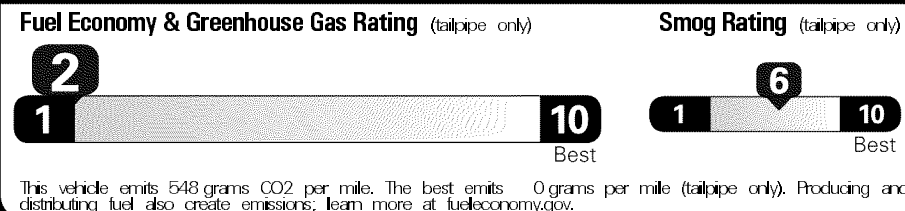

You spend $6,000 more in fuel costs over 5 years compared to the average new vehicle.

Annual fuel cost $2,600