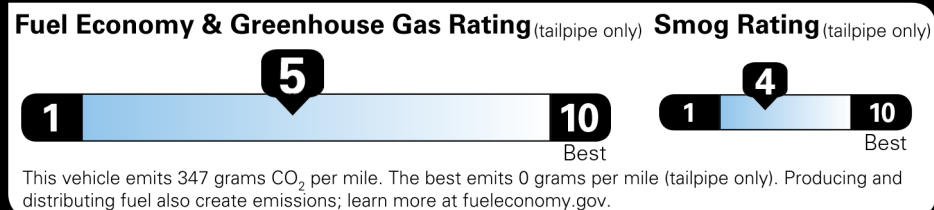

This vehicle emits 347 grams CO₂ per mile. The best emits 0 grams per mile (tailpipe only). Producing and distributing fuel also create emissions; learn more at fueleconomy.gov.

Actual results will vary for many reasons, including driving conditions and how you drive and maintain your vehicle. The average new vehicle gets 28 MPG and costs $9,500 to fuel over 5 years. Cost estimates are based on 15,000 miles per year at $3.50 per gallon. MPGe is miles per gasoline gallon equivalent. Vehicle emissions are a significant cause of climate change and smog.

fueleconomy.gov
Calculate personalized estimates and compare vehicles

MANUFACTURER'S SUGGESTED RETAIL PRICE†	$54,855.00
DELIVERY, PROCESSING AND HANDLING FEE	1,295.00
TOTAL	$56,150.00

GOVERNMENT 5-STAR SAFETY RATINGS

Overall Vehicle Score	★★★★★
Based on the combined ratings of frontal, side and rollover. Should ONLY be compared to other vehicles of similar size and weight.	
Frontal Crash	★★★★★
Based on the risk of injury in a frontal impact. Should ONLY be compared to other vehicles of similar size and weight.	
Driver Passenger	★★★★★
Side Crash	★★★★★
Based on the risk of injury in a side impact.	
Rear seat	★★★★★
Rollover	★★★★★
Based on the risk of rollover in a single-vehicle crash.	

†Manufacturer's suggested retail price excludes delivery processing and handling fees, license and title fees, applicable federal, state and local taxes, and dealer and distributor options and accessories.

LEXUS IS PLEASED TO OFFER THE FOLLOWING OWNER SUPPORT PACKAGE WITH EACH NEW LEXUS

- 24-hour, 365-days/yr., roadside assistance plan
- 1st and 2nd scheduled maintenance services
- Limited reimbursement for certain emergency breakdowns

An extended service contract may be available for this vehicle. Ask dealer for details.

Star ratings range from 1 to 5 stars (★★★★★) with 5 being the highest. Source: National Highway Traffic Safety Administration (NHTSA)

www.safercar.gov or 1-888-327-4236

250815 732 L653 LML2E1N2S0F0W1