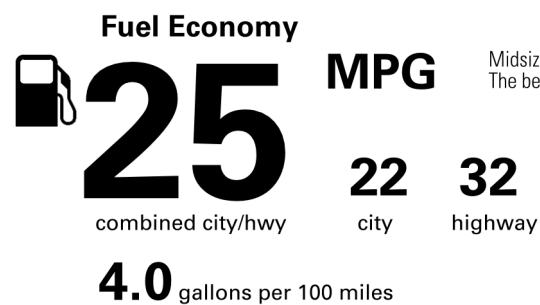

See Lexus.com/ES for more details.

INSTALLED OPTIONS
BASE MANUFACTURER'S SUGGESTED RETAIL PRICE

** Triple Beam LED Headlamps	1,215.00
** SmartAccess Card Key	100.00
** Mark Levinson(R) Premium Audio System	1,080.00
** Panorama Glass Roof	500.00
** Rear Spoiler	200.00
** All Weather Floor Liners with Trunk Tray	330.00
** Illuminated Door Sill	400.00
TOTAL	\$51,030.00

Not Original - Copy

Created on 2025-08-07 07:43:29 (UTC)

EPA DOT Fuel Economy and Environment

Gasoline Vehicle

Midsized Cars range from 15 to 140 MPG. The best vehicle rates 140 MPGe.

You spend \$1,000 more in fuel costs over 5 years compared to the average new vehicle.